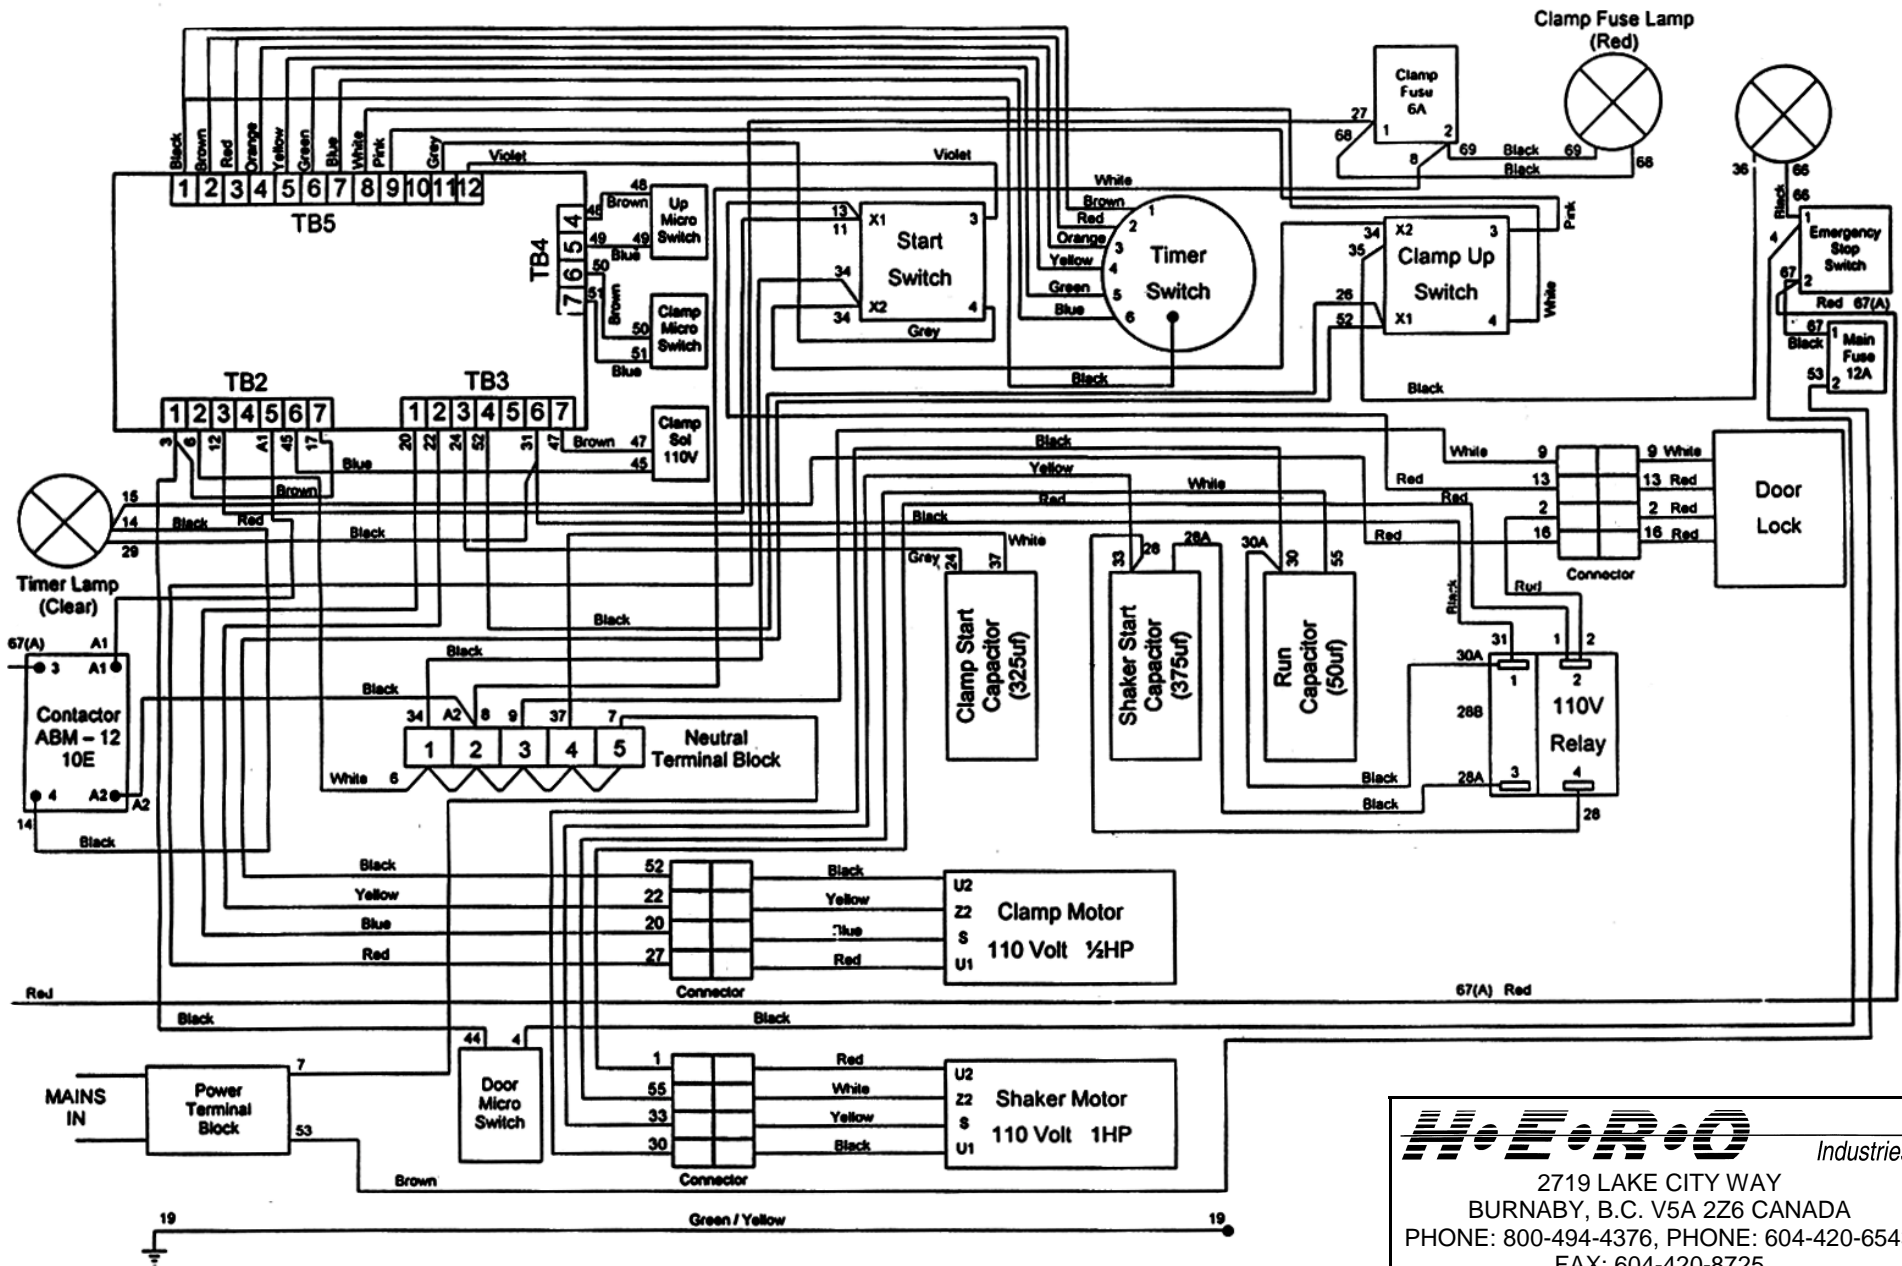

S2600B WIRING SCHEMATIC 110V

HERO Industries
 2719 LAKE CITY WAY
 BURNABY, B.C. V5A 2Z6 CANADA
 PHONE: 800-494-4376, PHONE: 604-420-6543
 FAX: 604-420-8725
 www.hero.ca, sales@hero.ca