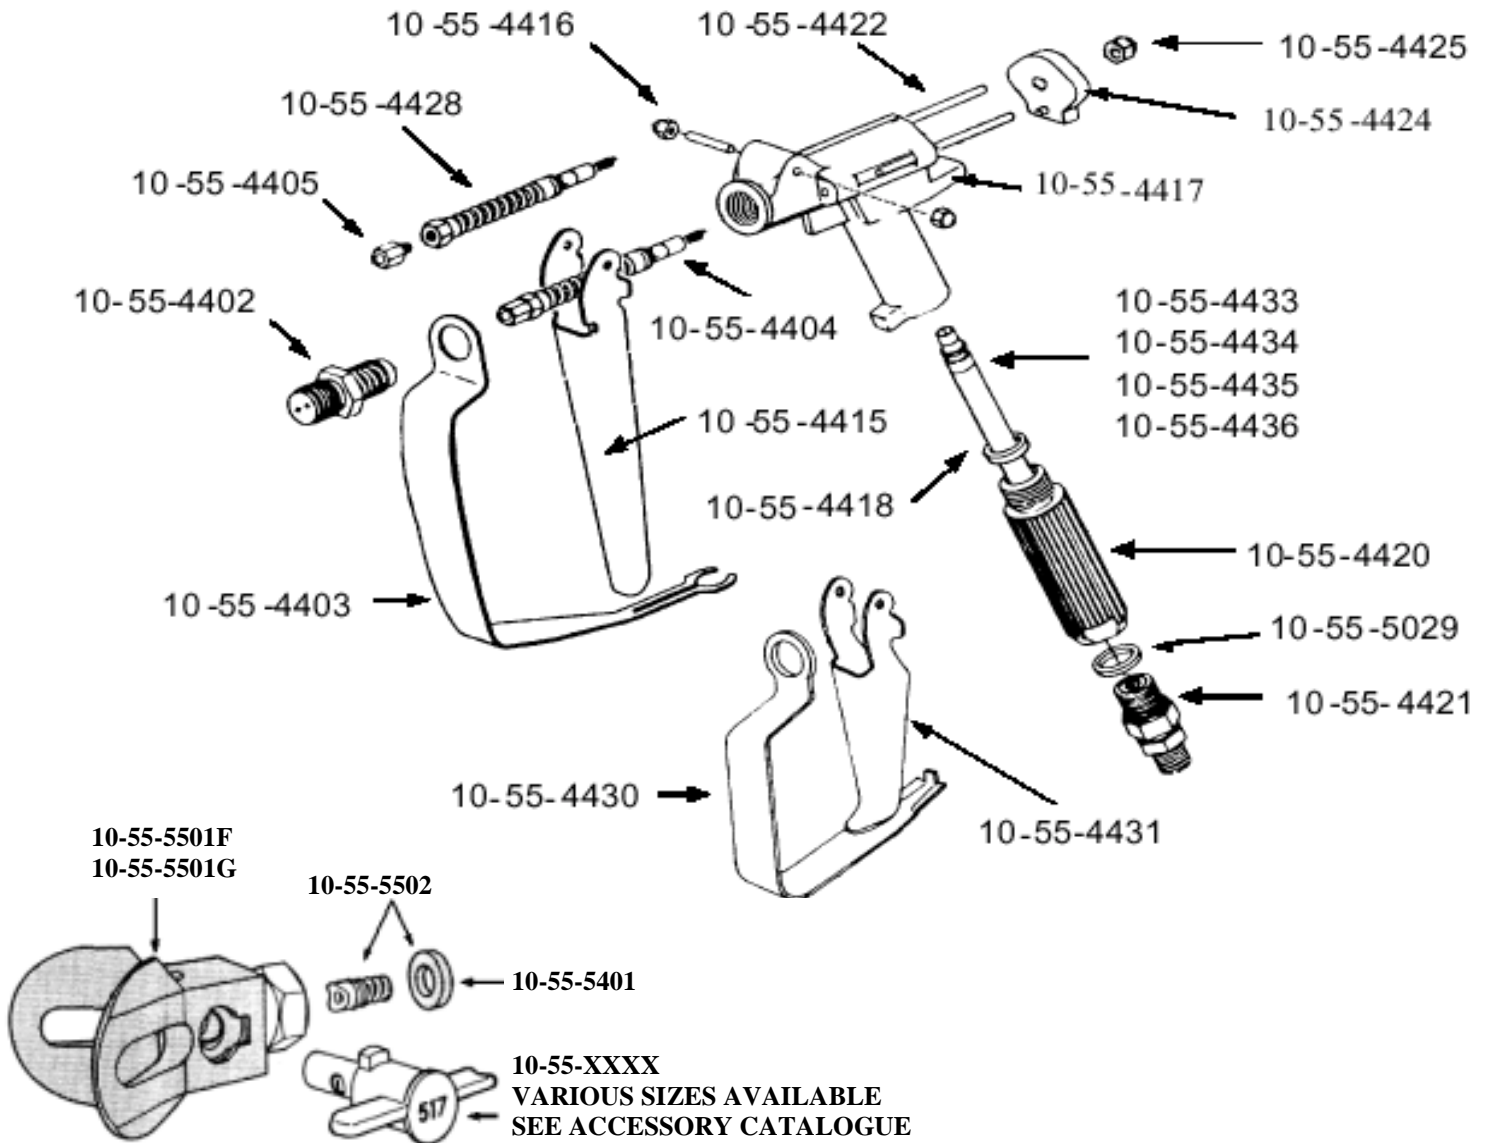

## ASM MODEL 400 GUN

10-55-011-2	2 FINGER AIRLESS SPRAY GUN 400 WITH 517 TIP	10-55-4427	REPAIR KIR T.C BALL, SEAT & PLUNGER
10-55-011-4	4 FINGER AIRLESS SPRAY GUN 400 WITH 517 TIP	10-55-4428	PLUNGER ASSEMBLY
10-55-4402	DIFFUSER WITH TUNGSTEN CARBIDE SEAT	10-55-4430	TRIGGER GUARD 2 FINGER
10-55-4403	4 FINGER TRIGGER GUARD	10-55-4431	2 FINGER TRIGGER
10-55-4404	BALL & PLUNGER ASSEMBLY INCL. 4405 & 4428	10-55-4432	TRIGGER PIN E-CLIP (2 PACK)
10-55-4405	MOUNT WITH TUNGSTEN CARBIDE BALL	10-55-4433	50 MESH COURSE FILTER WHITE
10-55-4412	EXTERNAL SEAL	10-55-4434	100 MESH FINE FILTER YELLOW
10-55-4415	4 FINGER TRIGGER	10-55-4435	200 MESH EXTRA FINE FILTER RED
10-55-4416	TRIGGER PIN WITH CLIPS & WASHERS	10-55-4436	30 MESH COURSE FILTER GREEN
10-55-4417	GUN BODY HOUSING	10-55-4439	GUN WARNING LABEL
10-55-4418	NYLON HANDLE SEAL	10-55-5501F	WRENCH TIGHT FLIP TIP BASE 11/16"
10-55-4420	GUN HANDLE	10-55-5501G	WRENCH TIGHT FLIP TIP BASE 7/8"
10-55-4421	GUN SWIVEL	10-55-5701F	HAND TIGHT FLIP TIP BASE 11/16"
10-55-4422	PUSH ROD SET ( 2 PER SET )	10-55-5701G	HAND TIGHT FLIP TIP BASE 7/8"
10-55-4424	PUSH ROD TREE	10-55-5502	SEAL REPAIR KIT WRENCH TIGHT BASE
10-55-4425	VALVE STEM LOCK ( 3 PER PACK )	10-55-5707	SEAL REPAIR KIT HAND TIGHT BASE
10-55-4426	REPAIR KIT T.C BALL & SEAT	10-55-5401	GUN WASHER FOR WRENCH TIGHT BASE