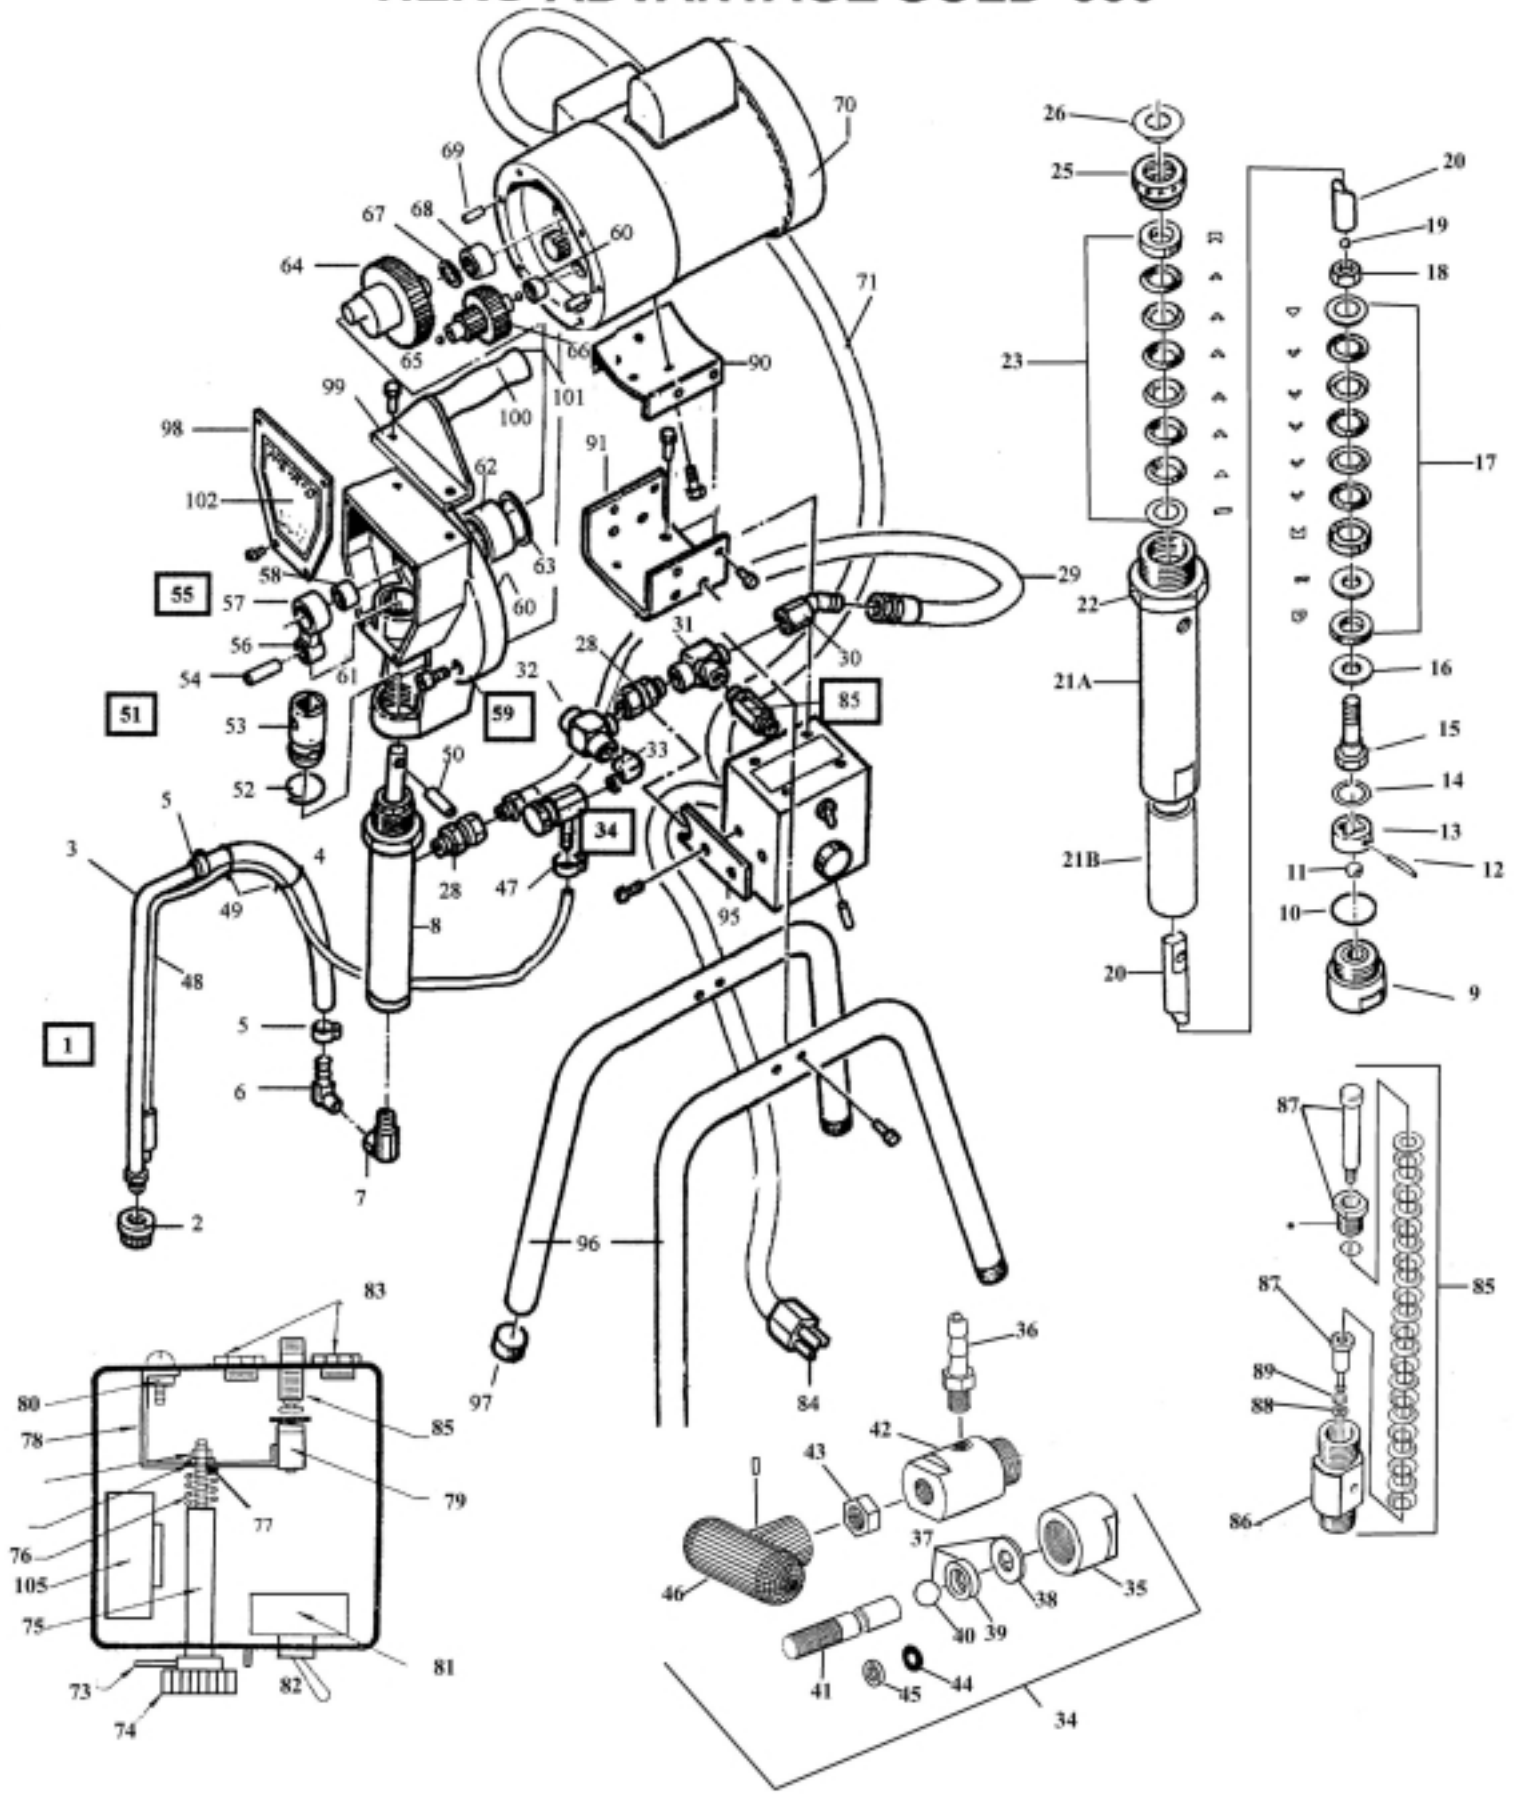

HERO ADVANTAGE GOLD 550

HERO ADVANTAGE GOLD 550 PART LIST

REF #	PART#	DESCRIPTION	REF #	PART#	DESCRIPTION
1	4-02-450-2500	SYPHON ASSEMBLY	52	05-40-5000	SPRING
2	187A	SYPHON SCREEN	53	05-40-5055	COUPLER
3	02-450-2100	TUBE	54	4-05-40-5517	PIN
4	4-02-450-2508	HOSE 20"	55	4-05-40-5500	CON ROD ASSEM
5	1/75-3	CLAMP	56	05-40-5004	BUSHING
6	02-450-2101	ELBOW	57	05-40-5005	CON ROD
7	667-26	INTAKE SWIVEL	58	05-40-5006	BEARING
8	4-02-500-2500	FLUID SECTION	59	4-05-450-5501	HOUSING
9	02-40-2001	INTAKE VALVE	60	05-40-5009	BEARING
10	02-40-2003	O-RING	61	05-40-5010	BUSHING
11	02-40-2004	INTAKE BALL	62	05-40-5011	BEARING
12	02-40-2005	PIN	63	05-40-5012	WASHER THRUST
13	02-40-2006	BALL GUIDE	64	4-05-450-5502	CRANK SHAFT
14	02-40-2007	CRUSH WASHER	65	667-43-3	BALL
15	02-40-2008	PISTON VALVE	66	4-05-40-5503	REDUCER SHAFT
16	02-40-2010	PISTON WASHER	67	05-400-307	WASHER THRUST
17	4-02-40-2509	LOWER PACKING	68	05-40-5016	BEARING
18	02-40-2017	PISTON VALVE NUT	69	05-40-5020	PIN
19	02-40-2018	PISTON BALL	70	4-05-500-360	MOTOR C/W 60,68
20	02-40-2019	PISTON ROD	71	4-05-40-5507	CORD
21	4-02-40-2506	CYLINDER ASS.	72	4-05-450-356A	CONTROL BOX
21A	02-40-2021	INTAKE CYLINDER	73	05-40-5026	PIN
21B	02-40-2020	SLEEVE	74	05-40-5027	KNOB
22	02-40-2022	LOCK NUT	75	05-40-5028	POST
23	4-02-40-2503	UPPER PACKINGS	76	05-40-5029	SPRING
24	4-02-40-2510	PACKING KIT	77	05-40-5030	BUSHING
25	02-40-2027	PACKING NUT	78	05-40-5033	BRACKET
26	02-40-2028	PLUG	79	05-40-5047	MICRO SWITCH
27	4-02-40-3PL1	LUBRICANT	80	05-40-5050	MOUNT
28	20	SWIVLE	81	65/102	SWITCH
29	03-40-3000	OUTGO HOSE	82	65-110	PLATE ON/OFF
30	03-40-3010	ELBOW	83	65/111	CONNECTOR
31	03-40-3001	TEE	84	4-05-40-5508	POWER CORD
32	13-1	TEE	85	4-05-40-5534	PRESSURE SENSOR
33	03-600-101	ELBOW 90	86	05-40-5039	HOUSING
34	4-606	PRIME VALVE	87	4-05-40-5505	STEM ASSEM.
35	606-2	BODY	88	05-40-5042	O RING
36	603-6	BARB	89	05-40-5038	BACK UP WASHER
37	4-606 RK	KIT	90	4-06-250-6504	MOTOR MOUNT
38	11A-3CP	WASHER	91	4-06-450-6502	BRACKET
39	11A-4	SEAT	92	06-40-6016A	HOUSING
40	11A-5	BALL	93	06-40-6020	GASKET
41	606-10	STEM	94	4-06-40-6514	COVER
42	606-1	BODY	95	4-06-450-6501	BRACKET
43	HW-4053	NUT	96	06-250-6103	LEG
44	606-8	O-RING	97	06-250-6101	GLIDE
45	606-15	BACK UP O RING	98	4-06-40-6506	COVER
46	4-606-9	HANDLE C/W PIN	99	4-06-450-6505	HANDLE
47	196	CLAMP	100	06-250-6102	GRIP
48	4-03-450-3503	HOSE PRIME	101	06-440-416	PLUG
49	188	CABLE TIE	102	DEC-550	DECAL
50	05-40-5001	PIN	103	DECMAXPSI	DECAL
51	4-05-400-353	CROSS HEAD	104	DEC-450WARN	DECAL
			105	05-40-5041	SOLID STATE RELAY